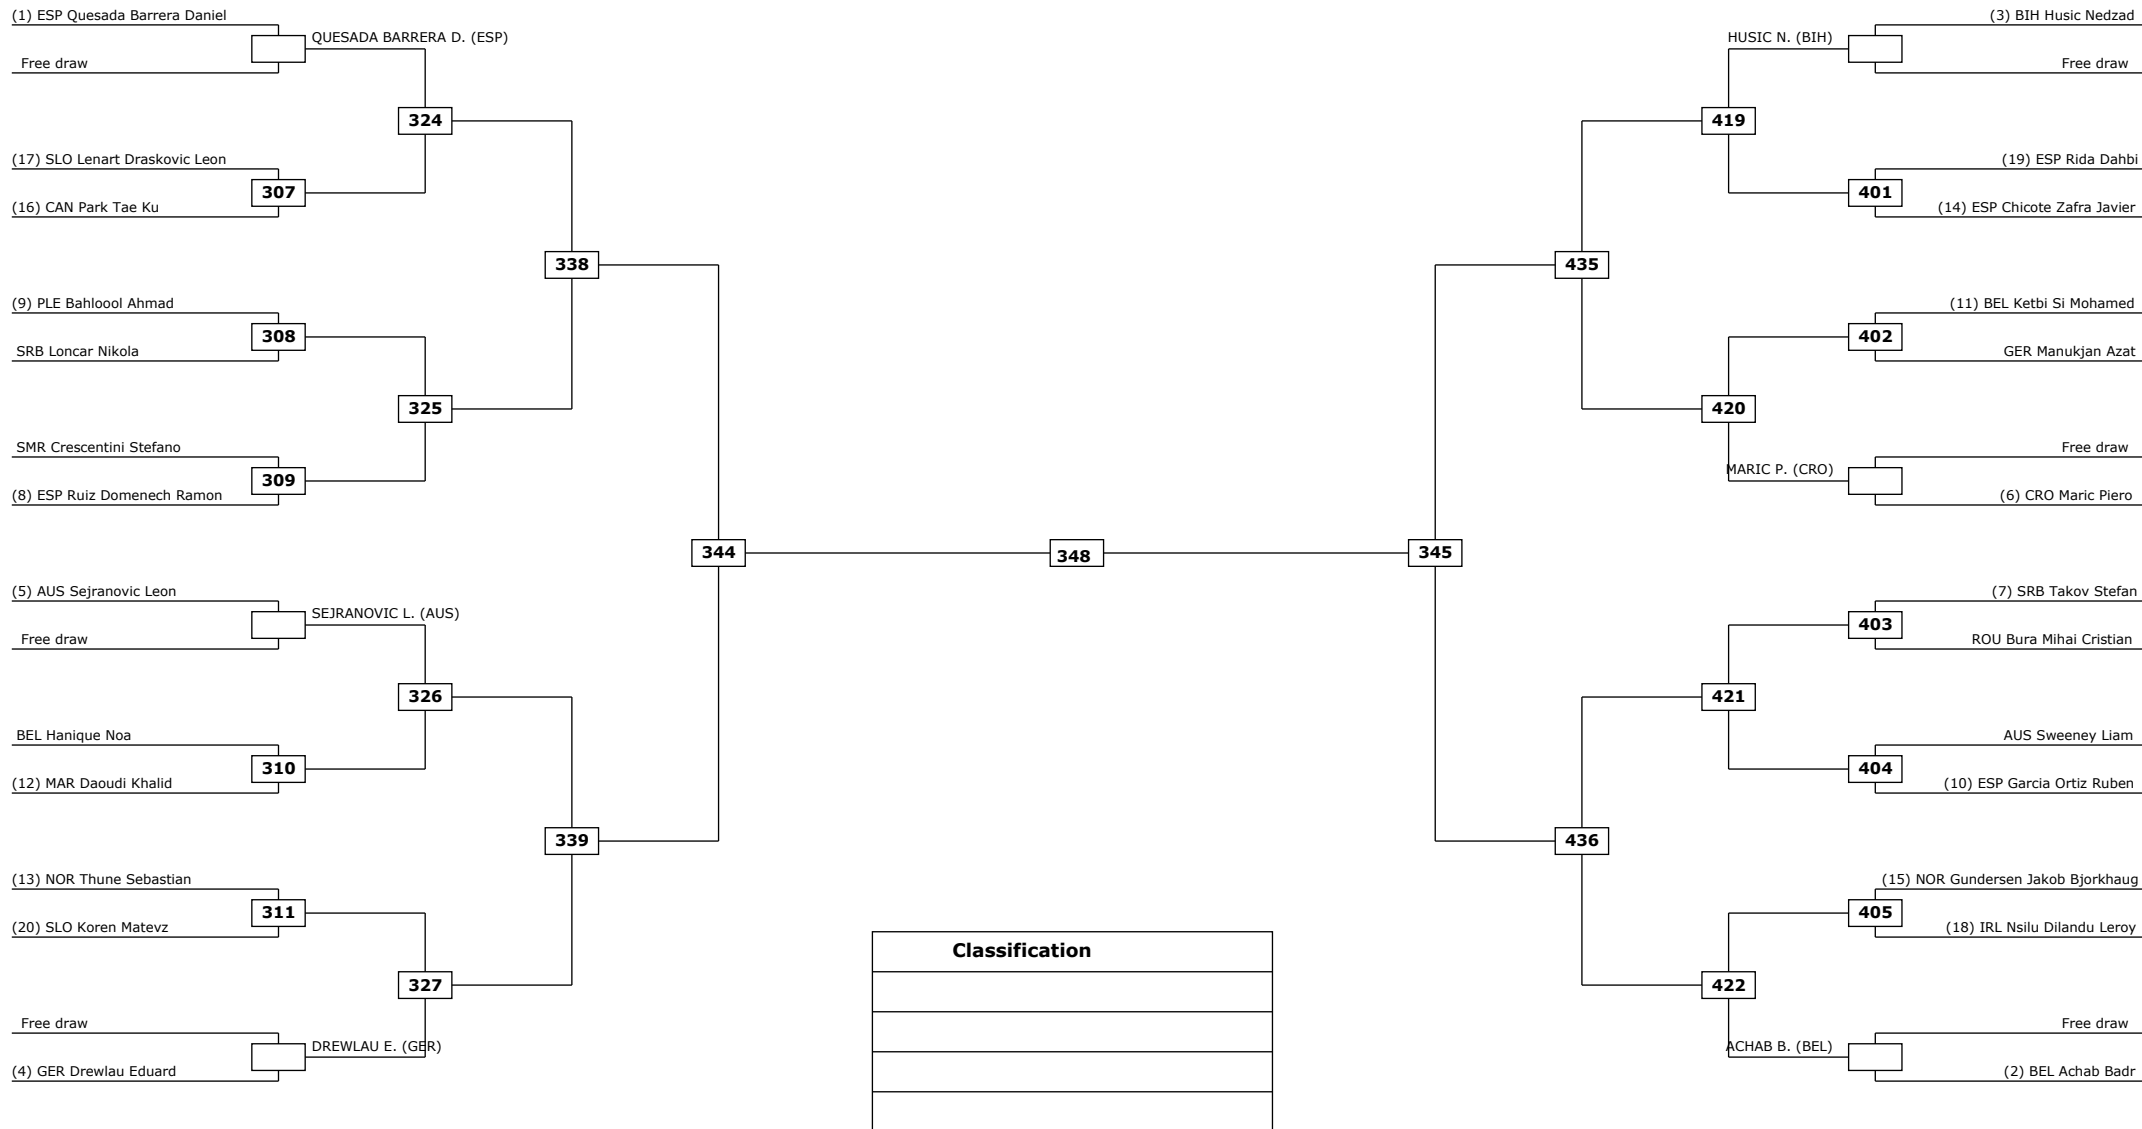

Round of 32 Round of 16 Quarter finals Semifinals Final Semifinals Quarter finals Round of 16 Round of 32

LEGEND: (RSC) Win by Referee stop the contest (PTG) Win by Point Gap (SUP) Win by Superiority (DSQ) Win by Disqualification (DOB) Win by Disqualification for unsportsmanlike behavior (DWR) Double Withdrawal R: Round
 (PTF) Win by final score (GDP) Win by Golden Points (WDR) Win by Withdrawal (PUN) Win by Punitive Declaration (DDB) Double Disqualification for unsportsmanlike behavior (DDQ) Double Disqualification

Round of 32 Round of 16 Quarter finals Semifinals Final Semifinals Quarter finals Round of 16 Round of 32

Round of 32 Round of 16 Quarter finals Semifinals Final Semifinals Quarter finals Round of 16 Round of 32

Round of 32 Round of 16 Quarter finals Semifinals Final Semifinals Quarter finals Round of 16 Round of 32

LEGEND:

(RSC) Win by Referee stop the contest
(PTF) Win by final score

(PTG) Win by Point Gap
(GDP) Win by Golden Points

Round of 16

Quarter finals

Semifinals

Final

Semifinals

Quarter finals

Round of 16

Classification