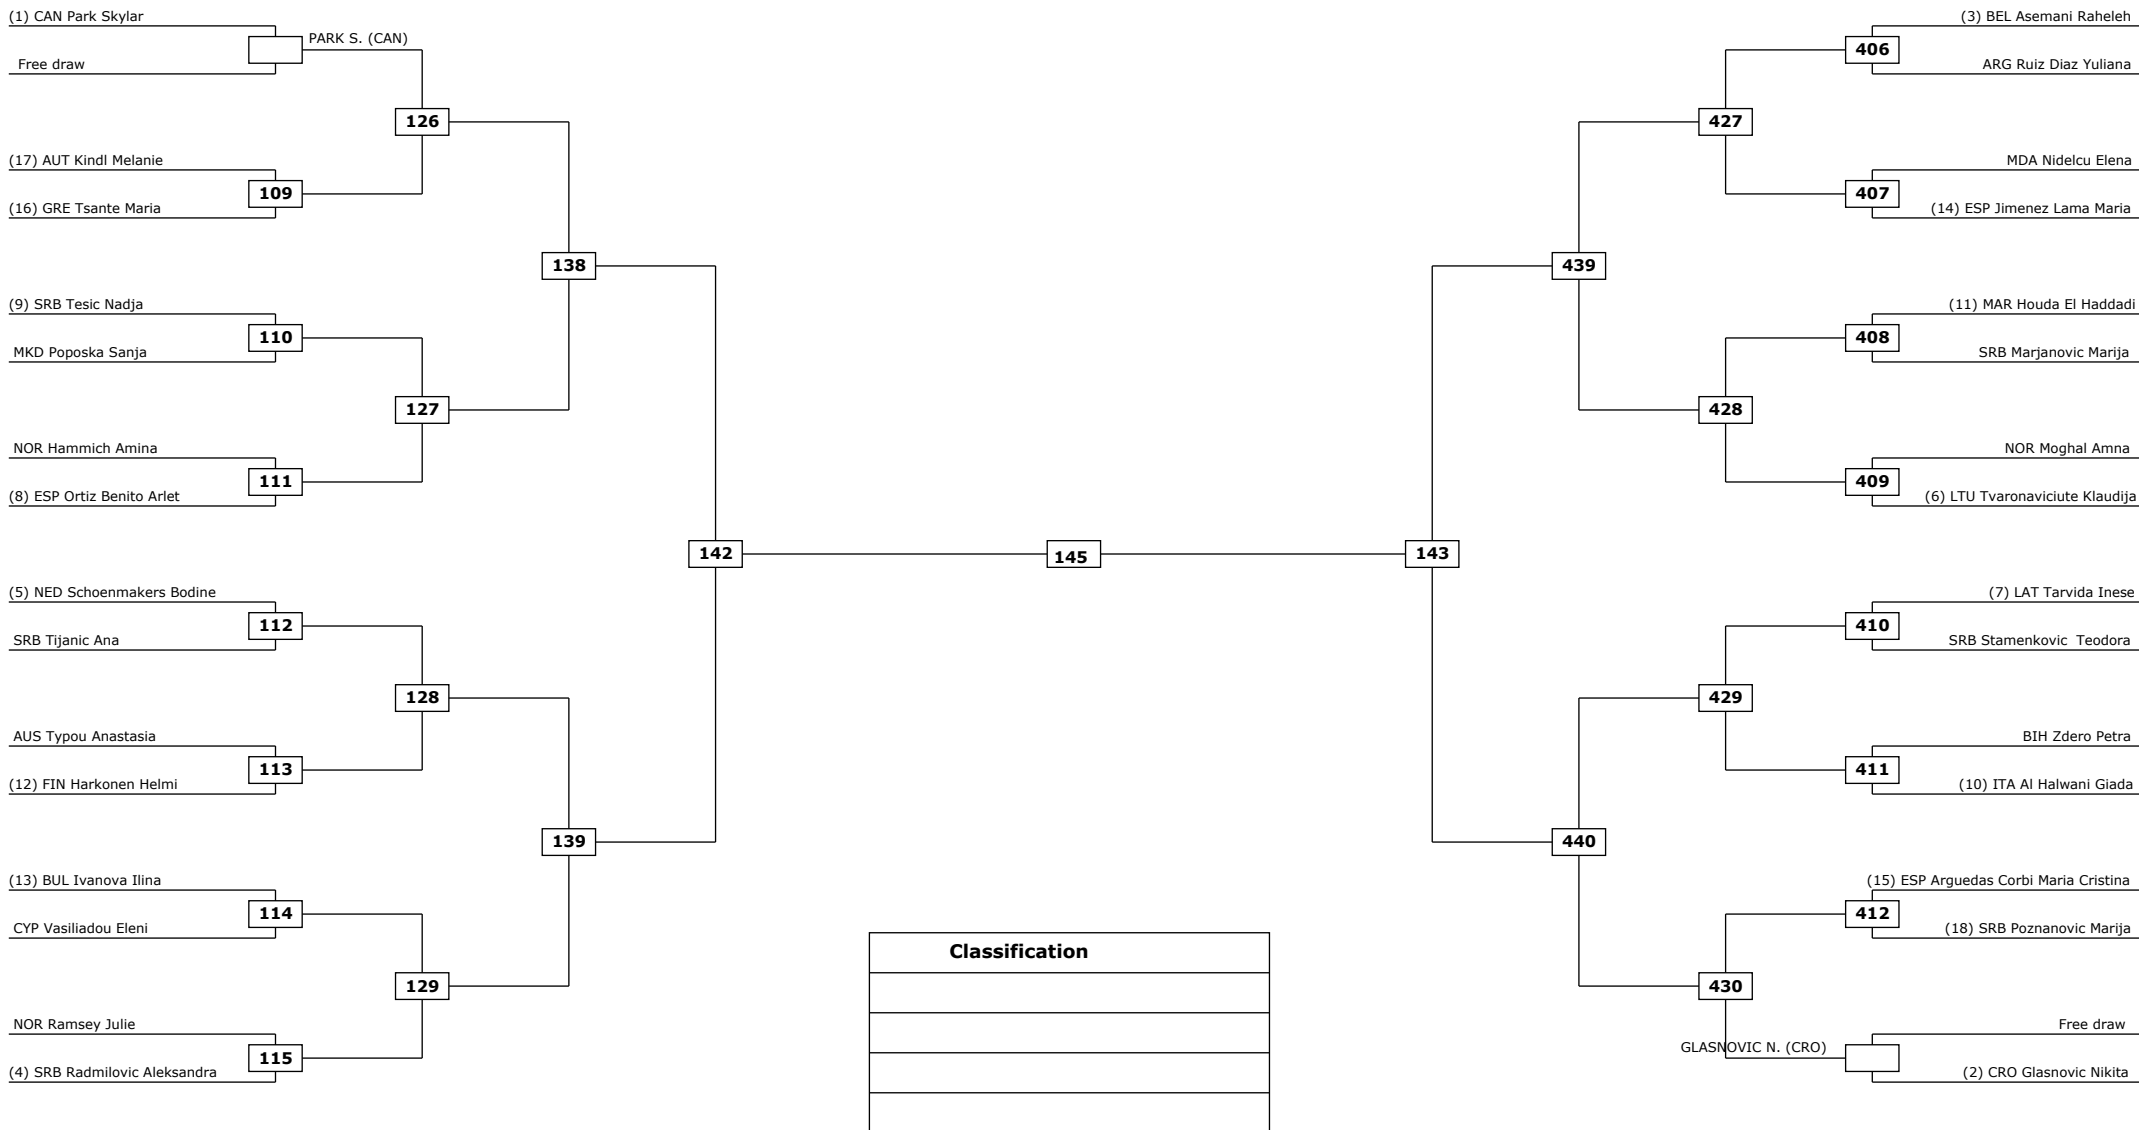

Round of 32 Round of 16 Quarter finals Semifinals Final Semifinals Quarter finals Round of 16 Round of 32

Round of 32 Round of 16 Quarter finals Semifinals Final Semifinals Quarter finals Round of 16 Round of 32

Round of 32 Round of 16 Quarter finals Semifinals Final Semifinals Quarter finals Round of 16 Round of 32

LEGEND:

(RSC) Win by Referee stop the contest
(PTF) Win by final score

(PTG) Win by Point Gap
(GDP) Win by Golden Points

(DWR) Double Withdrawal
(DDQ) Double Disqualification

R: Round

Round of 32 Round of 16 Quarter finals Semifinals Final Semifinals Quarter finals Round of 16 Round of 32

Round of 32 Round of 16 Quarter finals Semifinals Final Semifinals Quarter finals Round of 16 Round of 32

Round of 16

Quarter finals

Semifinals

Final

Semifinals

Quarter finals

Round of 16

Classification