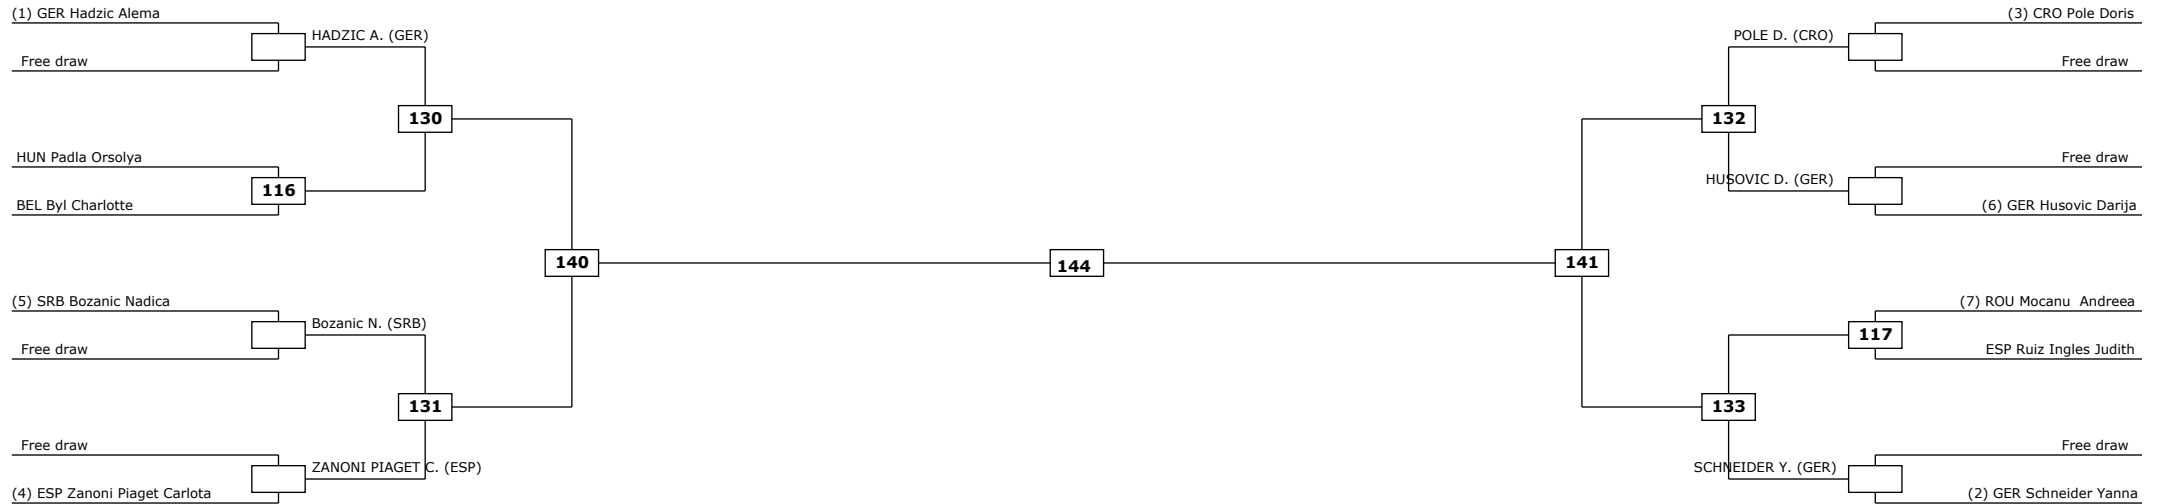

(DWR) Double Withdrawal
(DDQ) Double Disqualification

R: Round

Round of 32 Round of 16 Quarter finals Semifinals Final Semifinals Quarter finals Round of 16 Round of 32

Round of 32 Round of 16 Quarter finals Semifinals Final Semifinals Quarter finals Round of 16 Round of 32

Round of 16

Quarter finals

Semifinals

Final

Semifinals

Quarter finals

Round of 16

Classification