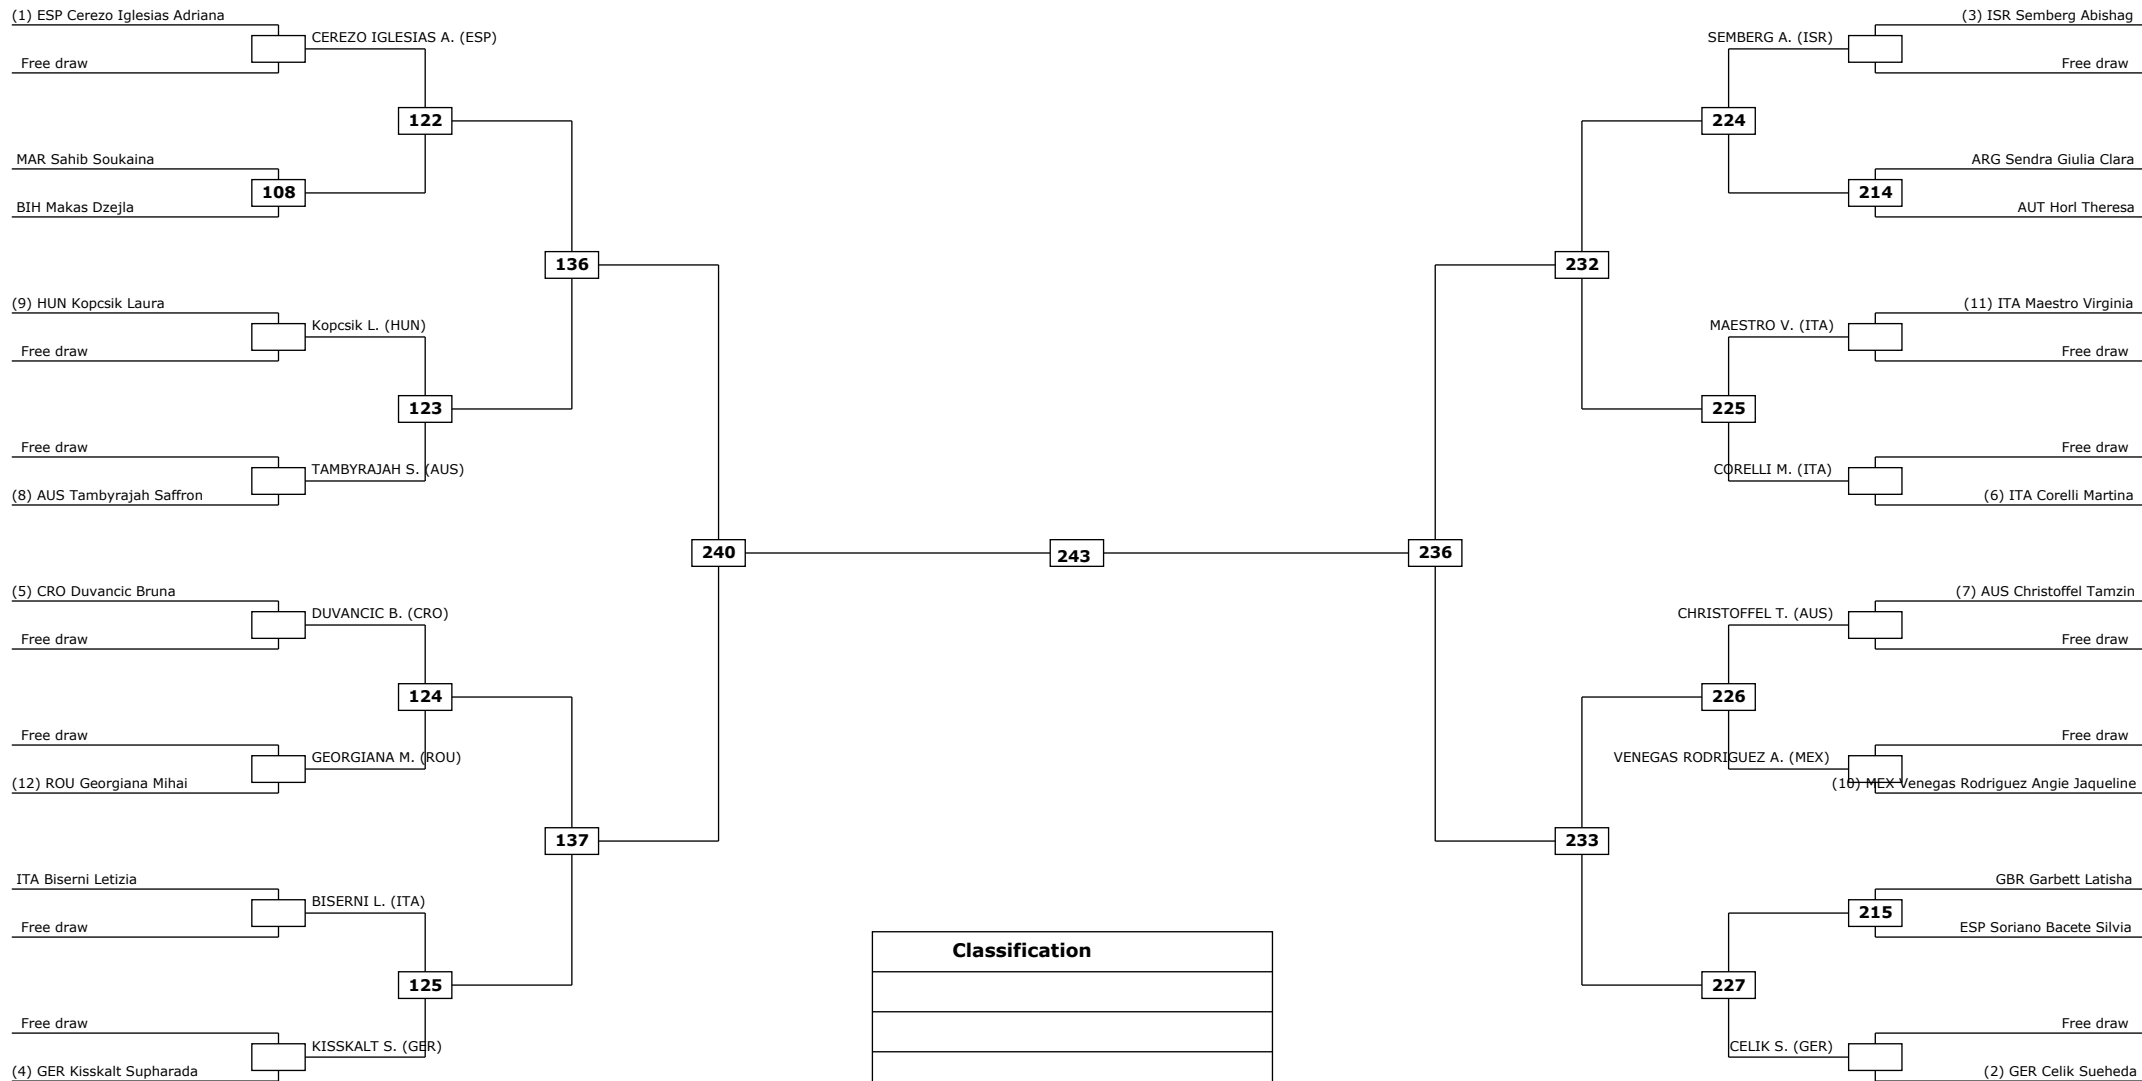

Round of 32 Round of 16 Quarter finals Semifinals Final Semifinals Quarter finals Round of 16 Round of 32

Round of 32 Round of 16 Quarter finals Semifinals Final Semifinals Quarter finals Round of 16 Round of 32

(DOB) Win by Disqualification for unsportsmanlike behavior
(DDB) Double Disqualification for unsportsmanlike behavior

(DWR) Double Withdrawal
(DDQ) Double Disqualification

R: Round

Round of 32 Round of 16 Quarter finals Semifinals Final Semifinals Quarter finals Round of 16 Round of 32

LEGEND: (RSC) Win by Referee stop the contest (PTG) Win by Point Gap (SUP) Win by Superiority (DSQ) Win by Disqualification (DOB) Win by Disqualification for unsportsmanlike behavior (DWR) Double Withdrawal R: Round
 (PTF) Win by final score (GDP) Win by Golden Points (WDR) Win by Withdrawal (PUN) Win by Punitive Declaration (DDB) Double Disqualification for unsportsmanlike behavior (DDQ) Double Disqualification

Round of 32 Round of 16 Quarter finals Semifinals Final Semifinals Quarter finals Round of 16 Round of 32

LEGEND:

(RSC) Win by Referee stop the contest
(PTF) Win by final score

(PTG) Win by Point Gap
(GDP) Win by Golden Points