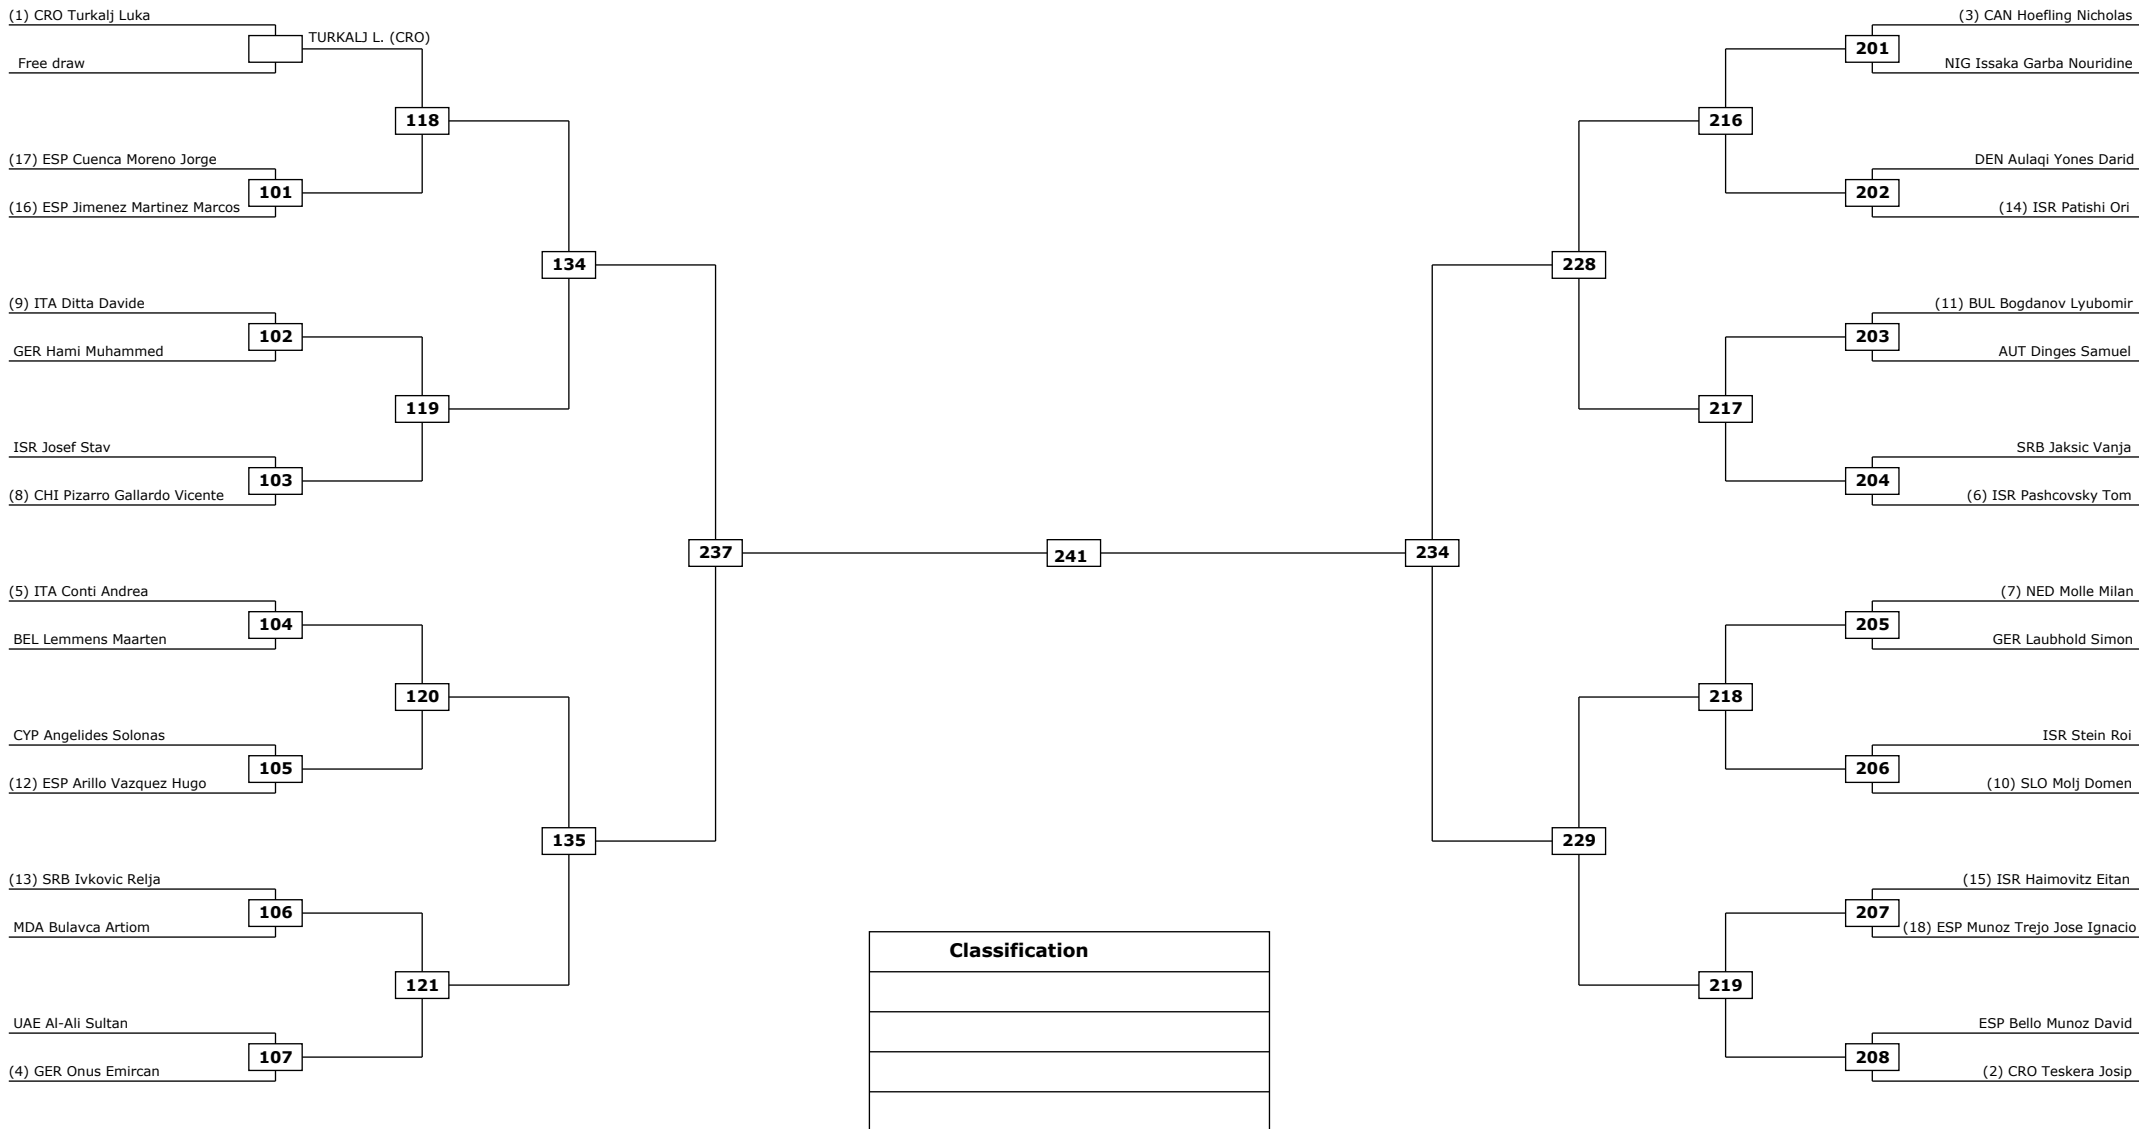

Round of 32 Round of 16 Quarter finals Semifinals Final Semifinals Quarter finals Round of 16 Round of 32

LEGEND: (RSC) Win by Referee stop the contest (PTG) Win by Point Gap (SUP) Win by Superiority (DSQ) Win by Disqualification (DOB) Win by Disqualification for unsportsmanlike behavior (DWR) Double Withdrawal R: Round
 (PTF) Win by final score (GDP) Win by Golden Points (WDR) Win by Withdrawal (PUN) Win by Punitive Declaration (DDB) Double Disqualification for unsportsmanlike behavior (DDQ) Double Disqualification

Round of 32 Round of 16 Quarter finals Semifinals Final Semifinals Quarter finals Round of 16 Round of 32

Round of 32 Round of 16 Quarter finals Semifinals Final Semifinals Quarter finals Round of 16 Round of 32

Round of 32 Round of 16 Quarter finals Semifinals Final Semifinals Quarter finals Round of 16 Round of 32

LEGEND:

(RSC) Win by Referee stop the contest
(PTF) Win by final score

(PTG) Win by Point Gap
(GDP) Win by Golden Points

Round of 16

Quarter finals

Semifinals

Final

Semifinals

Quarter finals

Round of 16

Classification