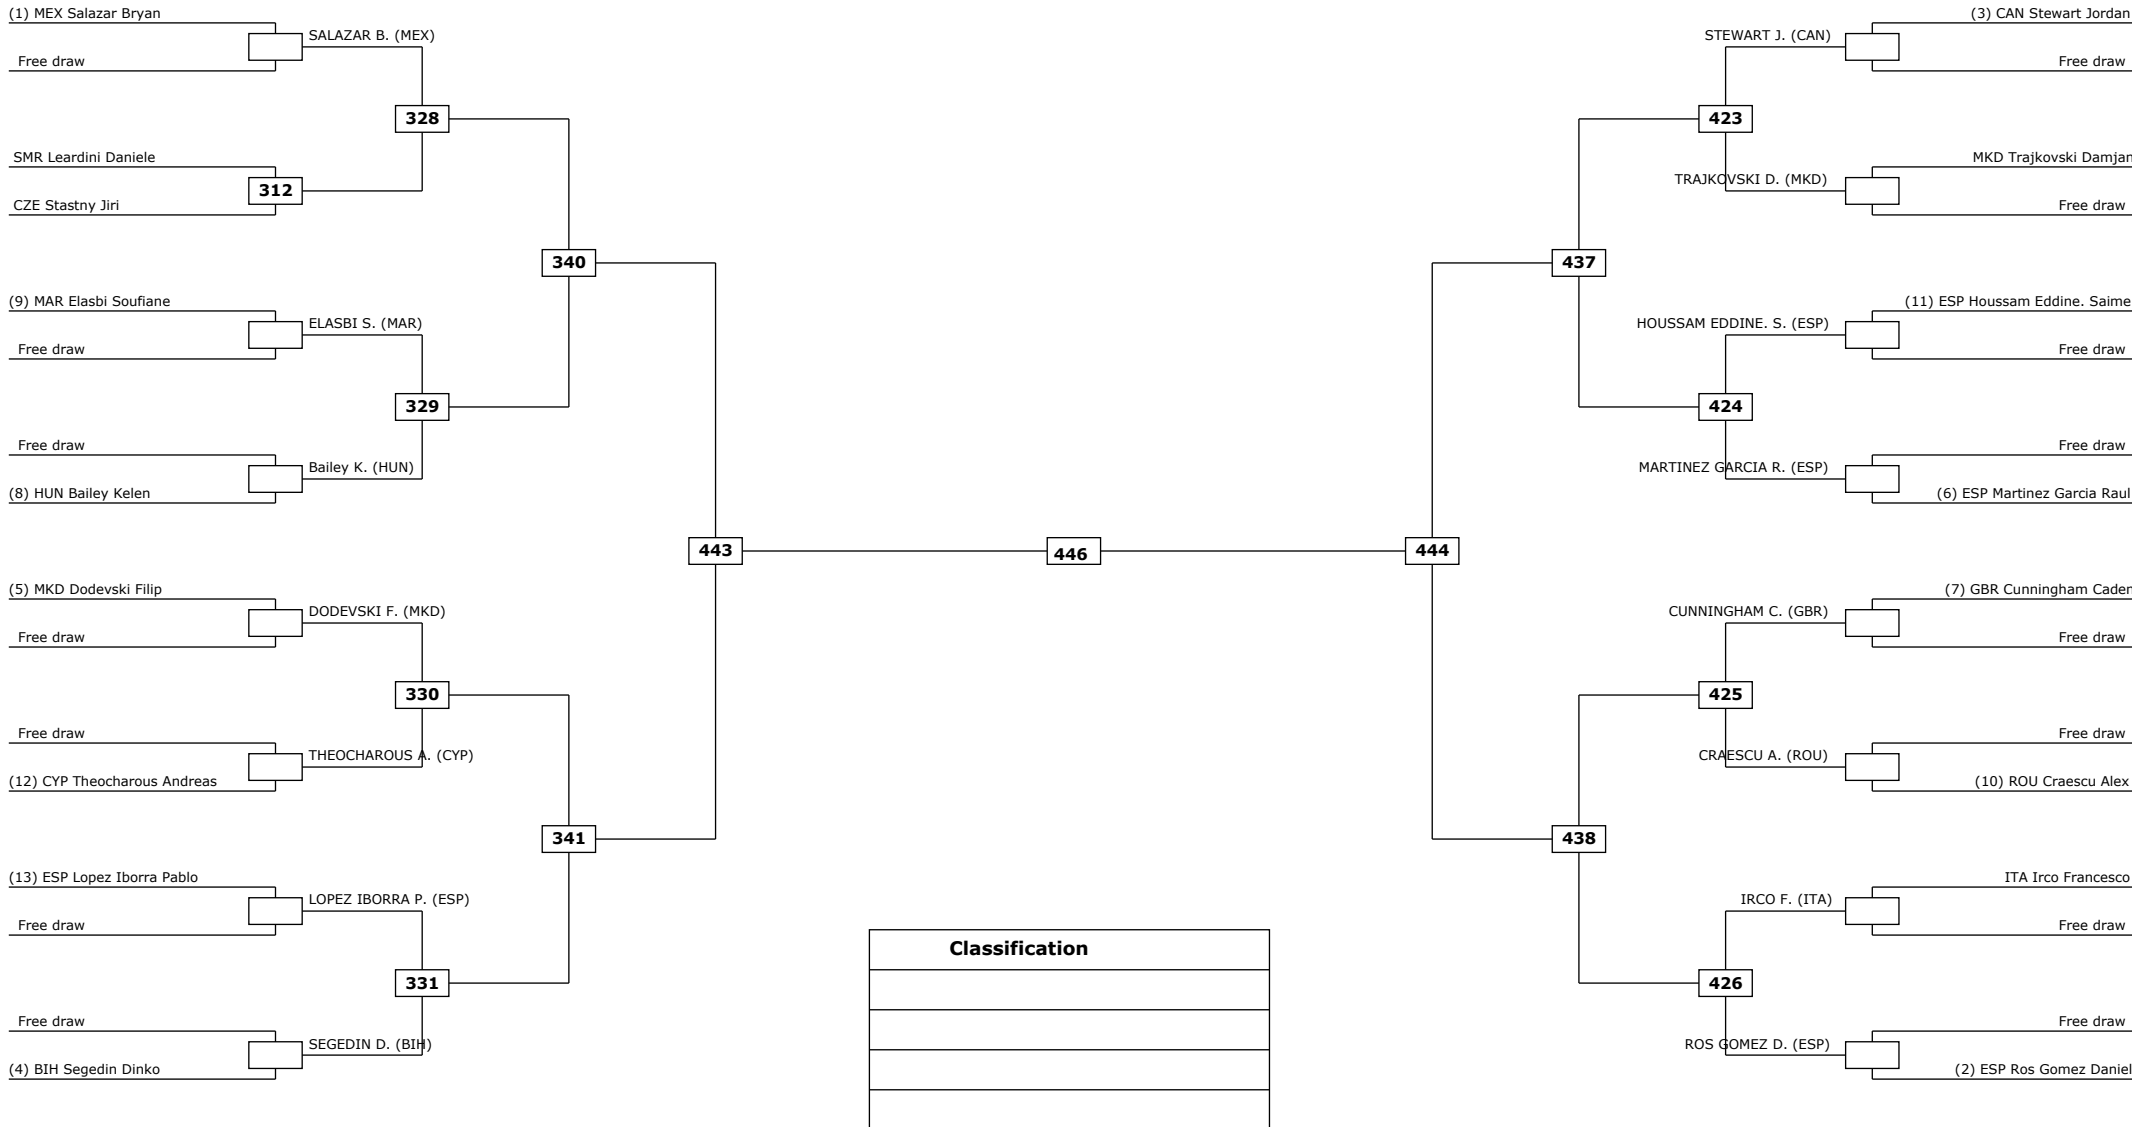

Round of 32 Round of 16 Quarter finals Semifinals Final Semifinals Quarter finals Round of 16 Round of 32

LEGEND: (RSC) Win by Referee stop the contest (PTG) Win by Point Gap (SUP) Win by Superiority (DSQ) Win by Disqualification (DOB) Win by Disqualification for unsportsmanlike behavior (DWR) Double Withdrawal R: Round
 (PTF) Win by final score (GDP) Win by Golden Points (WDR) Win by Withdrawal (PUN) Win by Punitive Declaration (DDB) Double Disqualification for unsportsmanlike behavior (DDQ) Double Disqualification

Round of 32 Round of 16 Quarter finals Semifinals Final Semifinals Quarter finals Round of 16 Round of 32

Round of 32 Round of 16 Quarter finals Semifinals Final Semifinals Quarter finals Round of 16 Round of 32

LEGEND:

(RSC) Win by Referee stop the contest
(PTF) Win by final score

(PTG) Win by Point Gap
(GDP) Win by Golden Points

(SUP) Win by Superiority
(WDR) Win by Withdrawal

(DSQ) Win by Disqualification
(PUN) Win by Punitive Declaration

(DOB) Win by Disqualification for unsportsmanlike behavior
(DDB) Double Disqualification for unsportsmanlike behavior

(DWR) Double Withdrawal
(DDQ) Double Disqualification

R: Round

Round of 32 Round of 16 Quarter finals Semifinals Final Semifinals Quarter finals Round of 16 Round of 32