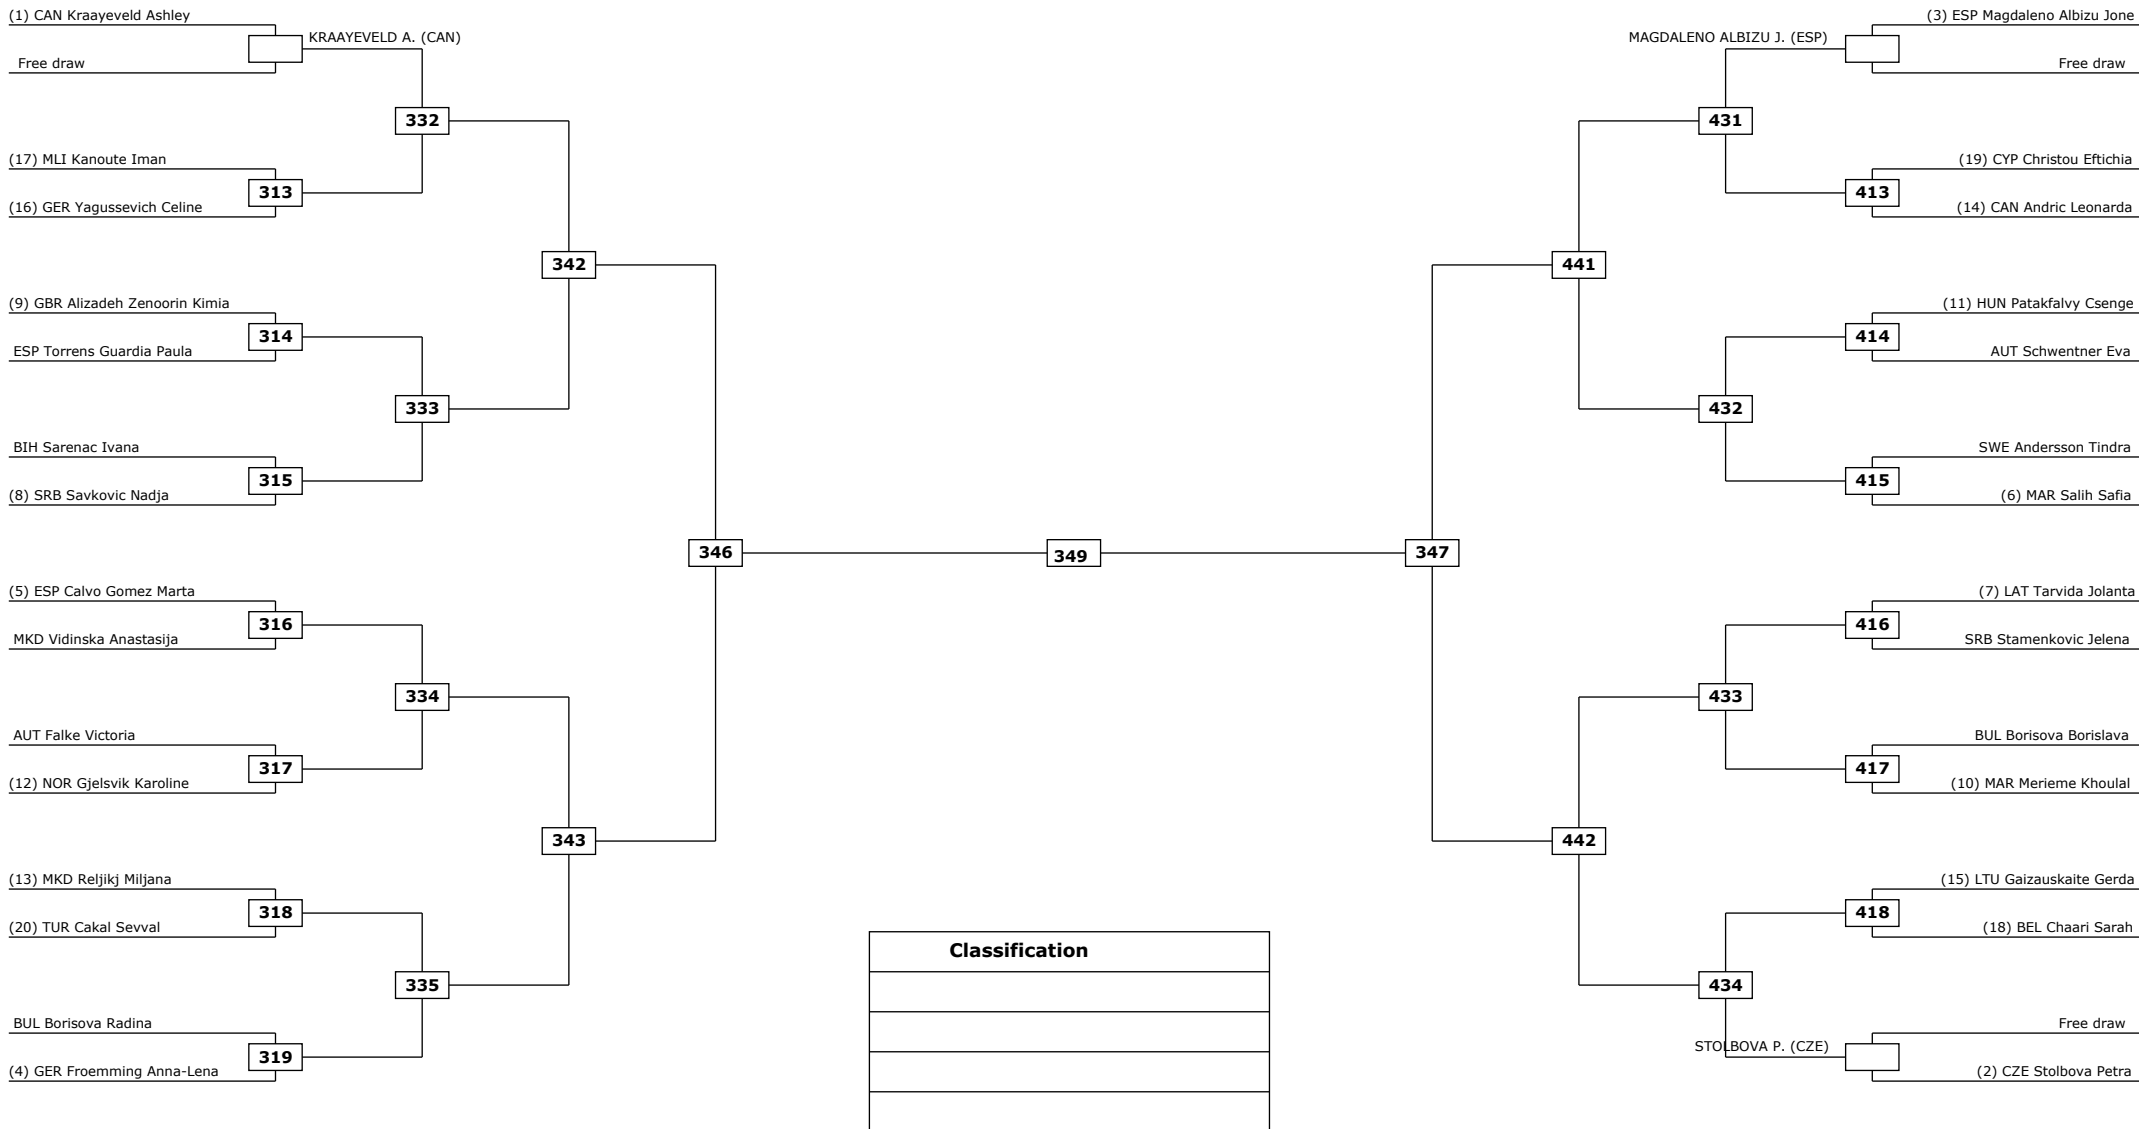

Round of 32 Round of 16 Quarter finals Semifinals Final Semifinals Quarter finals Round of 16 Round of 32

Round of 32 Round of 16 Quarter finals Semifinals Final Semifinals Quarter finals Round of 16 Round of 32

Round of 32 Round of 16 Quarter finals Semifinals Final Semifinals Quarter finals Round of 16 Round of 32

LEGEND:

(RSC) Win by Referee stop the contest
(PTF) Win by final score

(PTG) Win by Point Gap
(GDP) Win by Golden Points

(DWR) Double Withdrawal
(DDQ) Double Disqualification

R: Round

Round of 32 Round of 16 Quarter finals Semifinals Final Semifinals Quarter finals Round of 16 Round of 32

Round of 32 Round of 16 Quarter finals Semifinals Final Semifinals Quarter finals Round of 16 Round of 32

Round of 16

Quarter finals

Semifinals

Final

Semifinals

Quarter finals

Round of 16

Classification