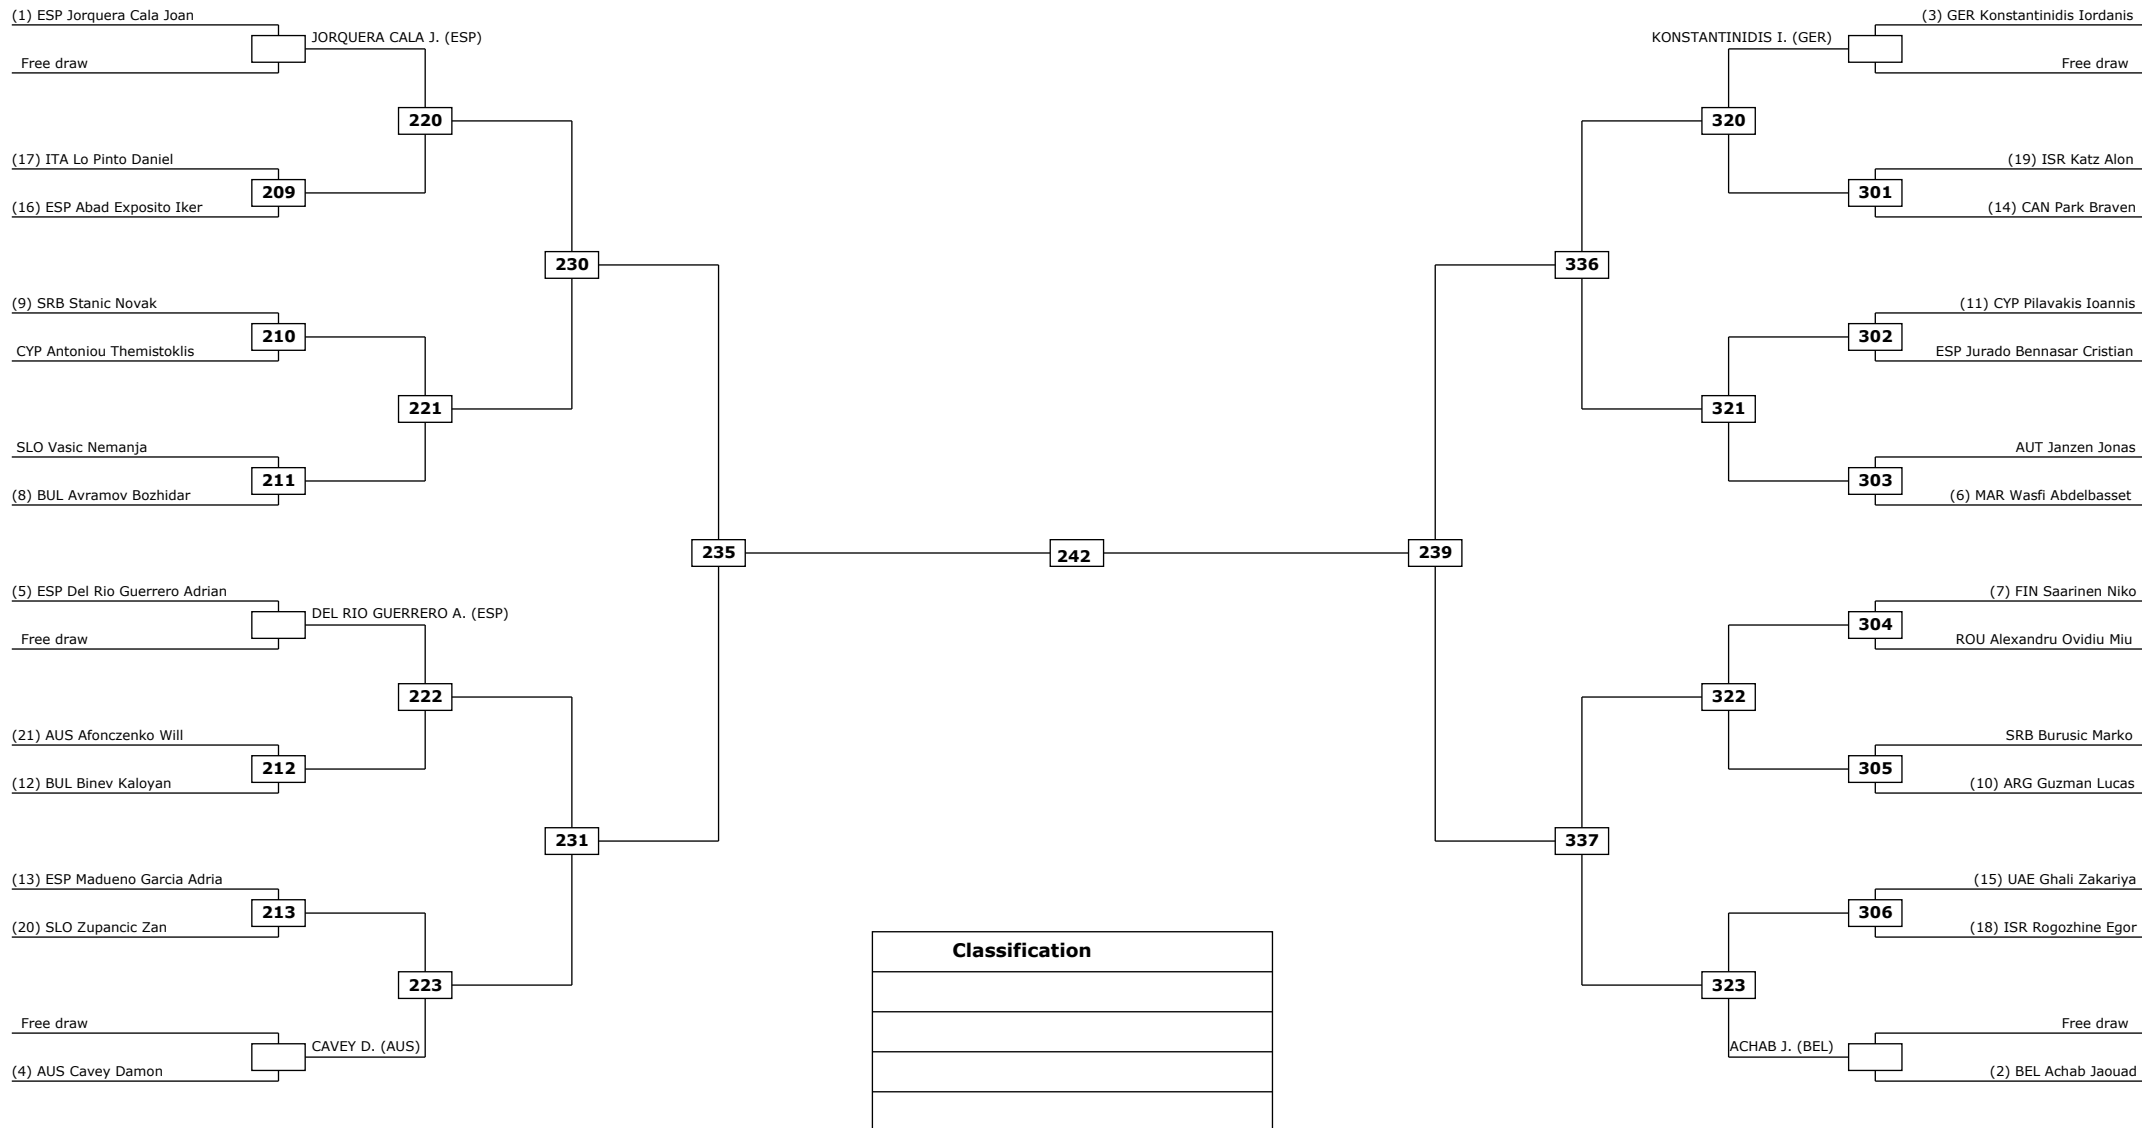

Round of 32 Round of 16 Quarter finals Semifinals Final Semifinals Quarter finals Round of 16 Round of 32

LEGEND: (RSC) Win by Referee stop the contest (PTG) Win by Point Gap (SUP) Win by Superiority (DSQ) Win by Disqualification (DOB) Win by Disqualification for unsportsmanlike behavior (DWR) Double Withdrawal R: Round
 (PTF) Win by final score (GDP) Win by Golden Points (WDR) Win by Withdrawal (PUN) Win by Punitive Declaration (DDB) Double Disqualification for unsportsmanlike behavior (DDQ) Double Disqualification

Round of 32 Round of 16 Quarter finals Semifinals Final Semifinals Quarter finals Round of 16 Round of 32

Round of 32 Round of 16 Quarter finals Semifinals Final Semifinals Quarter finals Round of 16 Round of 32

Round of 32 Round of 16 Quarter finals Semifinals Final Semifinals Quarter finals Round of 16 Round of 32

LEGEND:

(RSC) Win by Referee stop the contest
(PTF) Win by final score

(PTG) Win by Point Gap
(GDP) Win by Golden Points

Round of 16

Quarter finals

Semifinals

Final

Semifinals

Quarter finals

Round of 16

Classification